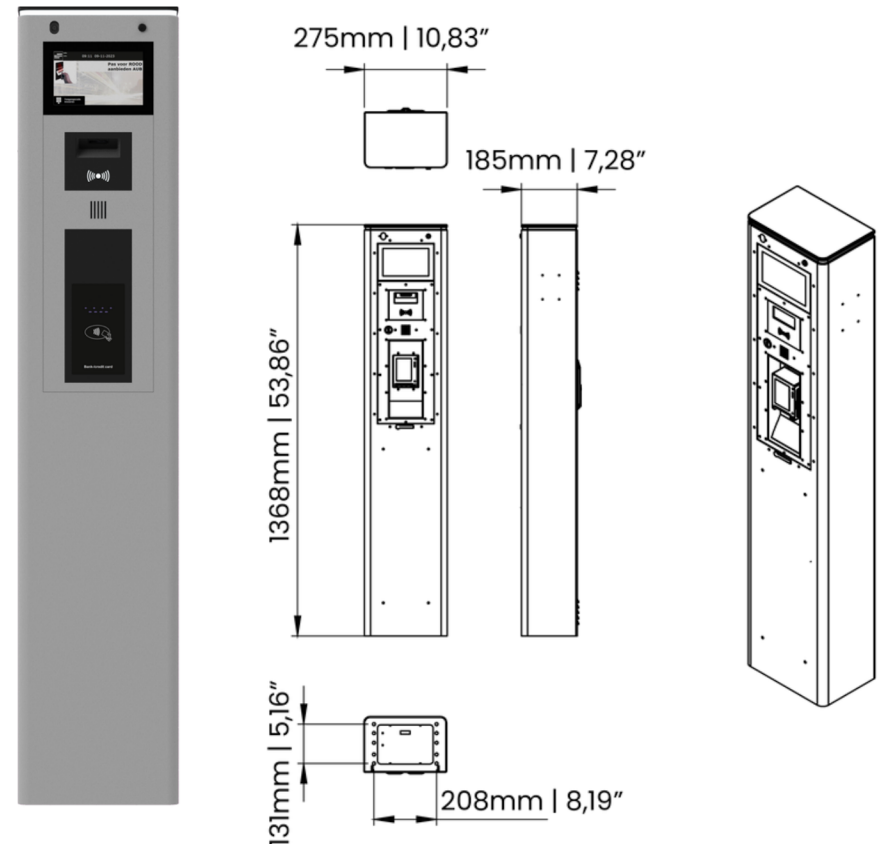

Xperience the IP2 Compact terminal: a versatile terminal and most compact version from the IP2 product line. It can be used as a ticketless entrance, exit, pay at exit, and also as a free-standing access terminal for pedestrian doors.

Standard

- 7" TFT touchscreen
- Terminal door at the rear with cylinder lock
- Fan heater with temperature control
- Camera preparation
- Intercom preparation
- Aluminium housing with anti corrosion treatment and powder coat finish
- Housing in RAL9007 and RAL9004

Optional

- LED contour lighting in white
- Barcode / QR code open air scanner
- Modules for debit and credit card processing
- Multi tech prox card reader
- Pinhole camera with high resolution
- Intercom with VoIP or SIP communication via TCP / IP
- Without 7" TFT touch screen, access validation via green / red LED contour lighting
- Forced air flow
- 3-point lock terminal door
- Raised base for access terminal (300mm)
- Outdoor set
- Metal-frame foundation
- Housing in RAL color of choice

Dimensions

- 1368 (H) x 275 (W) x 185 (D) mm
- 53,86 (H) x 10,83 (W) x 7,28 (D) inch

Power supply
120 - 230 VAC

Max. consumption
450 VA

Weight
~ 22 kg
~ 48,5 lb